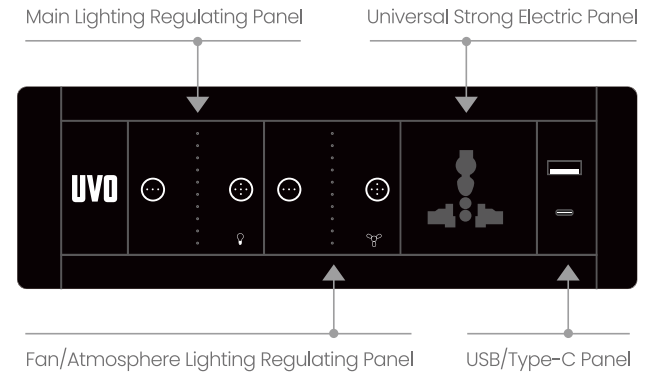

POWER SUPPLY AND SAFETY

Concealed power supply, wires coming out of the bottom.

Weak electricity is used above the tabletop in the use area and the control panel is mounted on the wall, so it is convenient and unobstructed.

45" - 112"

REAR VIEW

DOOR ACCESS DESIGN

Hidden hinge design, 95 degrees limit of door body, side-by-side use of pods; optional hidden door closer with automatic return, these all make better space utilization.

“ 95 DEGREES LIMIT OF DOOR BODY ”

“ CENTRALIZED CONTROL SYSTEM ”

PASSIVE HUMAN INFRARED SENSOR SWITCH

Fresh air system and ambient lighting are automatically activated by human body sensors and shut down automatically after a 5-minute delay. During the period of inactivity of the pod, the fresh air system automatically changes the air for 5 minutes every 30 minutes. The main lighting is designed as a physical switch by default, which is more in line with the behavioral logic of the design.