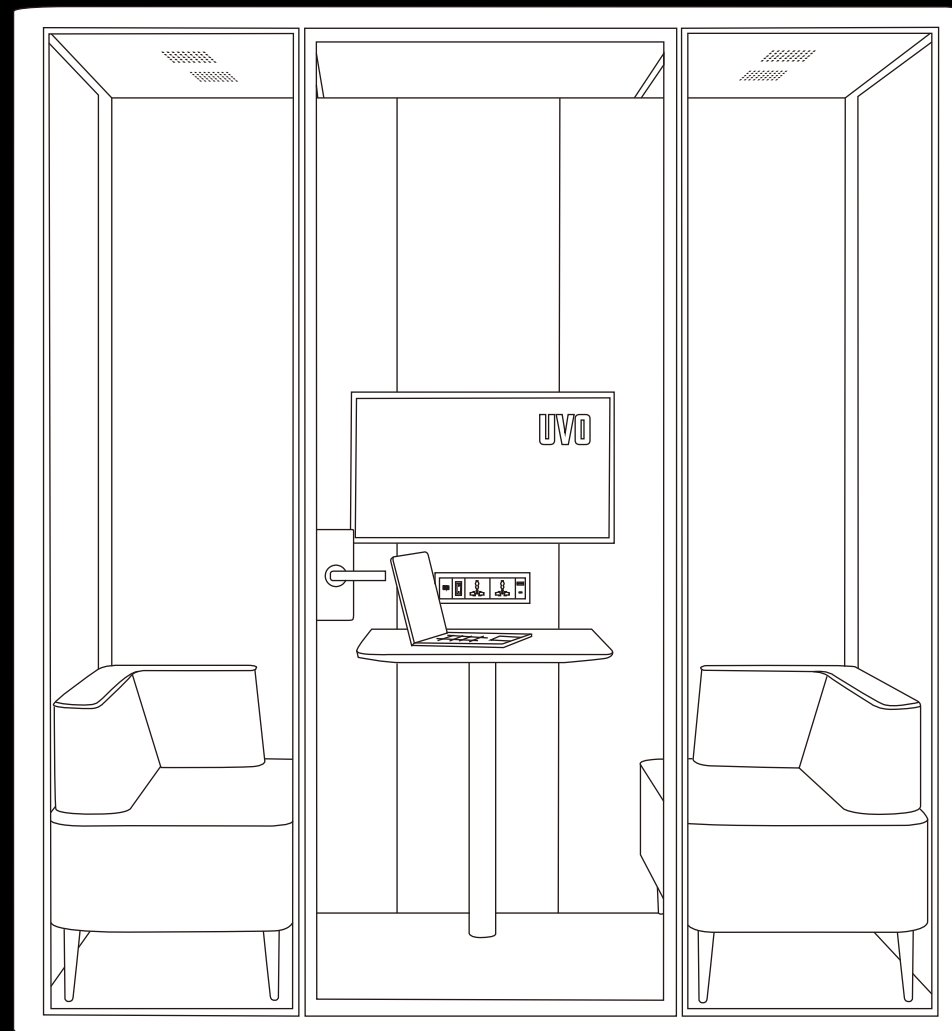

ROOM
IN
ROOM

2024

UVO

MO BOX

MO BOX

SELF-CONTAINED OFFICE

PHONE

W950*D950*H2200mm

DIVERSIFIED EXPERIENCE

TALK

W2200*D1200*H2200mm

MEETING
W2200*D1770*H2200mm

COWORK
W1750*D1200*H2200mm

LIVE
W1575*D1200*H2200mm

SOLO L
W1200*D1200*H2200mm

PHONE

ZONE

RELAX
W1575*D1200*H2200mm

CONFERENCE
W2400*D2400*H2200mm

MO BOX

SOLO A

MO BOX

MEETING BF
W2200*D1770*H2200mm

MEETING PLUS
W2200*D2200*H2200mm

TALK
W2200*D1200*H2200mm

SOLO PLUS
W1750*D1770*H2200mm

CHAT
W1575*D1200*H2200mm

SOLO H
W1200*D1200*H2200mm

In line with the behavioral habits of the new era, the logic of mobile office, and the ever-changing needs of the office, the fixed old office model will be eliminated.