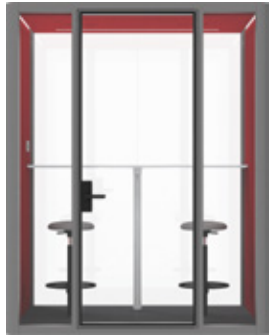

DIVERSIFIED EXPERIENCE

TALK

W2200*D1200*H2200mm

MEETING
W2200*D1770*H2200mm

COWORK
W1750*D1200*H2200mm

LIVE
W1575*D1200*H2200mm

SOLO L
W1200*D1200*H2200mm

PHONE

ZONE

RELAX
W1575*D1200*H2200mm

CONFERENCE
W2400*D2400*H2200mm

MO BOX

SOLO A

MO BOX

MEETING BF
W2200*D1770*H2200mm

MEETING PLUS
W2200*D2200*H2200mm

TALK
W2200*D1200*H2200mm

SOLO PLUS
W1750*D1770*H2200mm

CHAT
W1575*D1200*H2200mm

SOLO H
W1200*D1200*H2200mm

In line with the behavioral habits of the new era, the logic of mobile office, and the ever-changing needs of the office, the fixed old office model will be eliminated.